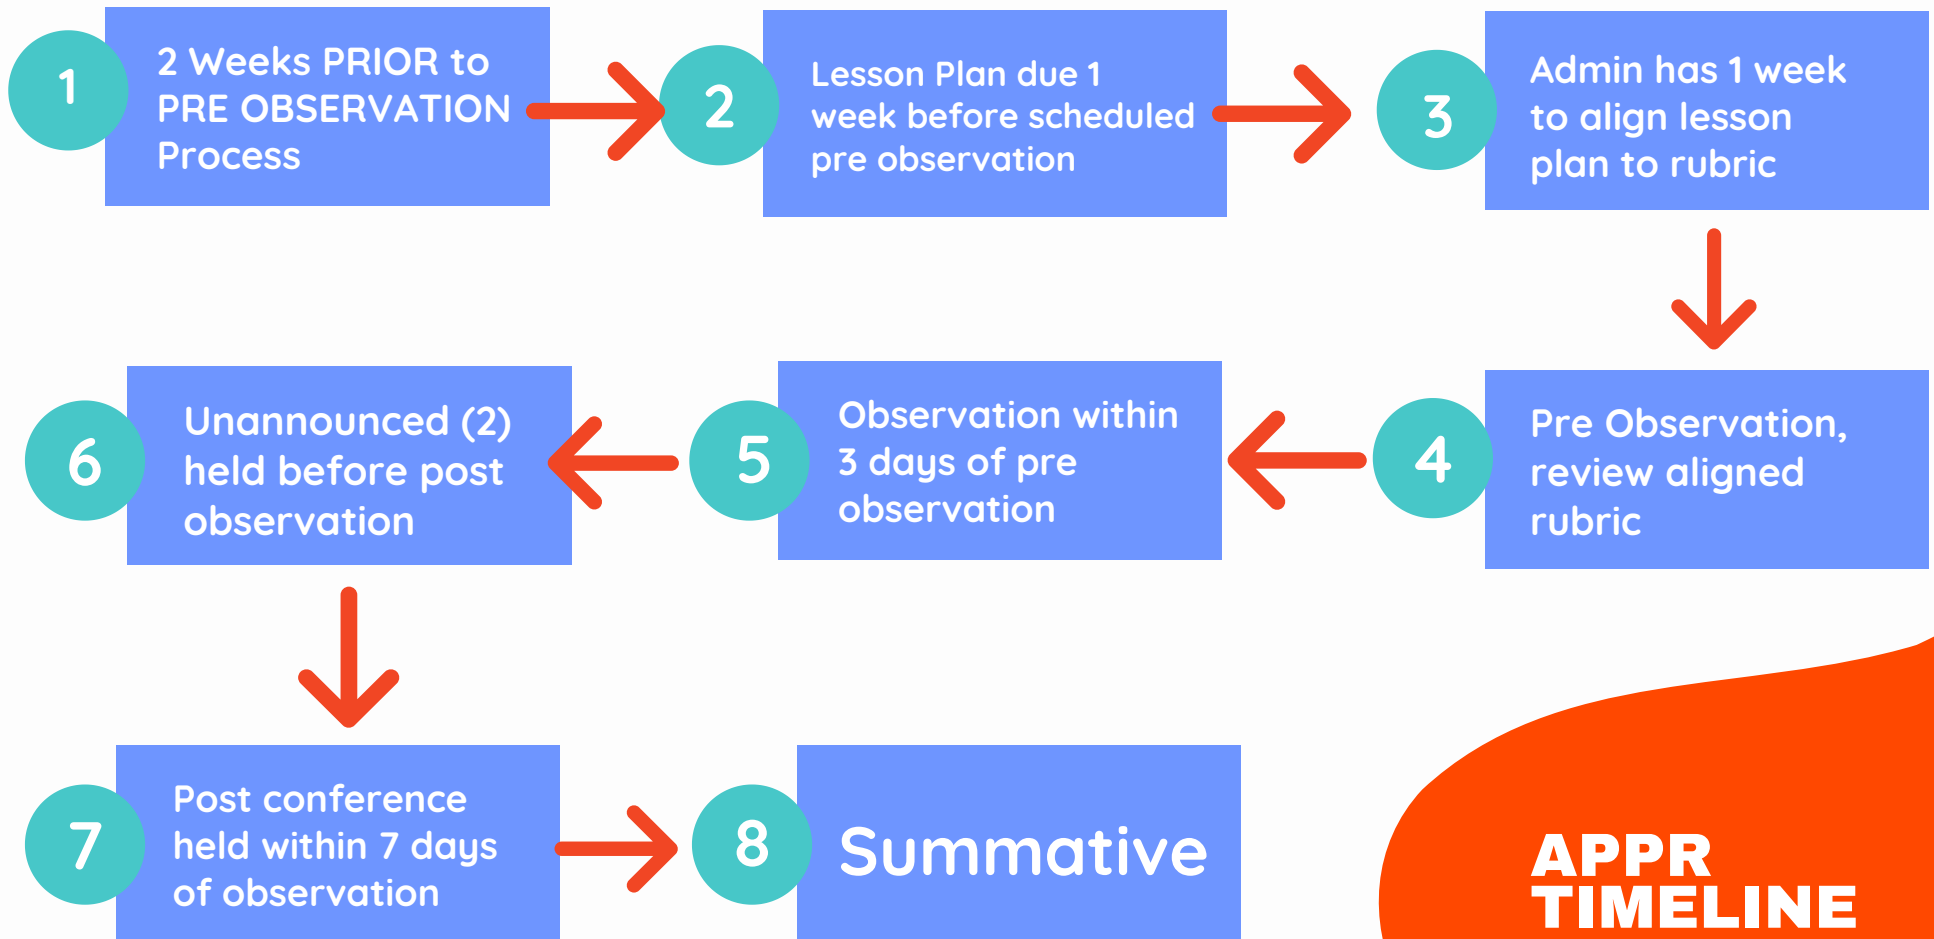

# APPR FLOWCHART

## NOTIFICATION:

**APPR  
TIMELINE**